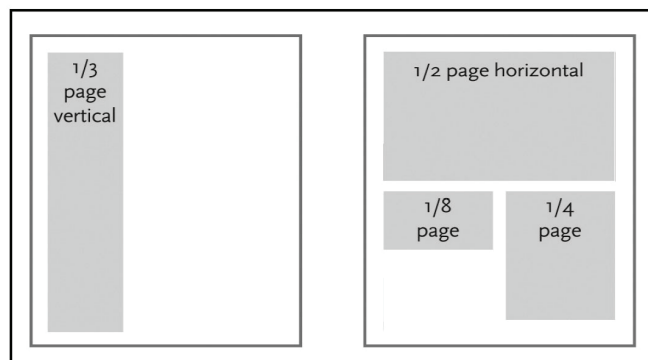

Writers' Discounted Display Rates 2024

RATES PER INSERTION

Color	30% Discounted Rate	Black & White	40% Discounted Rate
Full page	\$2,905 (regularly \$4,150)	Full page	\$2,043 (regularly \$3,405)
Half page horizontal	\$1,645 (regularly \$2,350)	Half page horizontal	\$1,158 (regularly \$1,930)
Third page vertical	\$1,281 (regularly \$1,830)	Third page vertical	\$900 (regularly \$1,500)
Quarter page vertical	\$879 (regularly \$1,255)	Quarter page vertical	\$621 (regularly \$1,035)
Eighth page	\$525 (regularly \$750)	Eighth page horizontal	\$372 (regularly \$620)
New Titles	\$308 (regularly \$440)		

AD DIMENSIONS

7.75 x 10 inches. Perfect Bound.

AD SIZE

Width x Height

Full Page	6.6875" x 8.81"
Full page, full bleed (trim size: 7.75" x 10")	8" x 10.25"
Third page vertical	2.13" x 8.81"
Half page horizontal	6.6875" x 4.1875"
Quarter page vertical	3.25" x 4.1875"
Eighth page horizontal	3.25" x 2"